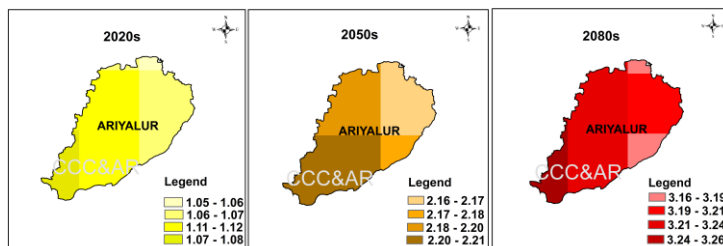

## 14.3 Temperature Projections for Ariyalur

The annual maximum and minimum temperature normal (1970-2000) of Ariyalur district are 33.7°C and 24.2°C respectively.<sup>4</sup> Projections of maximum temperature over Ariyalur for the periods 2010-2040 (2020s), 2040-2070 (2050s) and 2070-2100 (2080s) with reference to the baseline (1970-2000) indicate an increase of 1.0°C, 2.2°C and 3.2°C respectively. Similarly, the projections of minimum temperature for the same periods indicate an increase of 1.2°C, 2.4°C and 3.7°C respectively.

Fig 14.1 Changes in Max. Temperature for 2020s, 2050s & 2080s

Fig 14.2 Changes in Min. Temperature for 2020s, 2050s & 2080s

Table 14.1 Changes in Temperature

Parameter	2020s	2050s	2080s
Maximum Temperature	+1.0°C	+2.2°C	+3.2°C
Minimum Temperature	+1.2°C	+2.4°C	+3.7°C