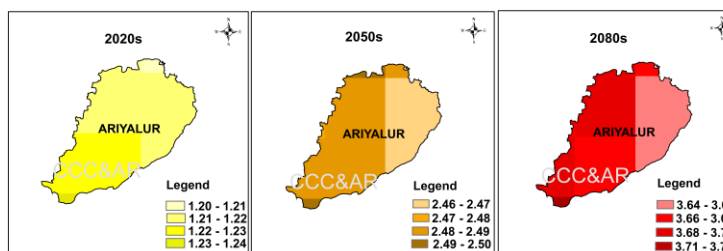

Fig 14.1 Changes in Max. Temperature for 2020s, 2050s & 2080s

Fig 14.2 Changes in Min. Temperature for 2020s, 2050s & 2080s

Table 14.1 Changes in Temperature

Parameter	2020s	2050s	2080s
Maximum Temperature	+1.0°C	+2.2°C	+3.2°C
Minimum Temperature	+1.2°C	+2.4°C	+3.7°C