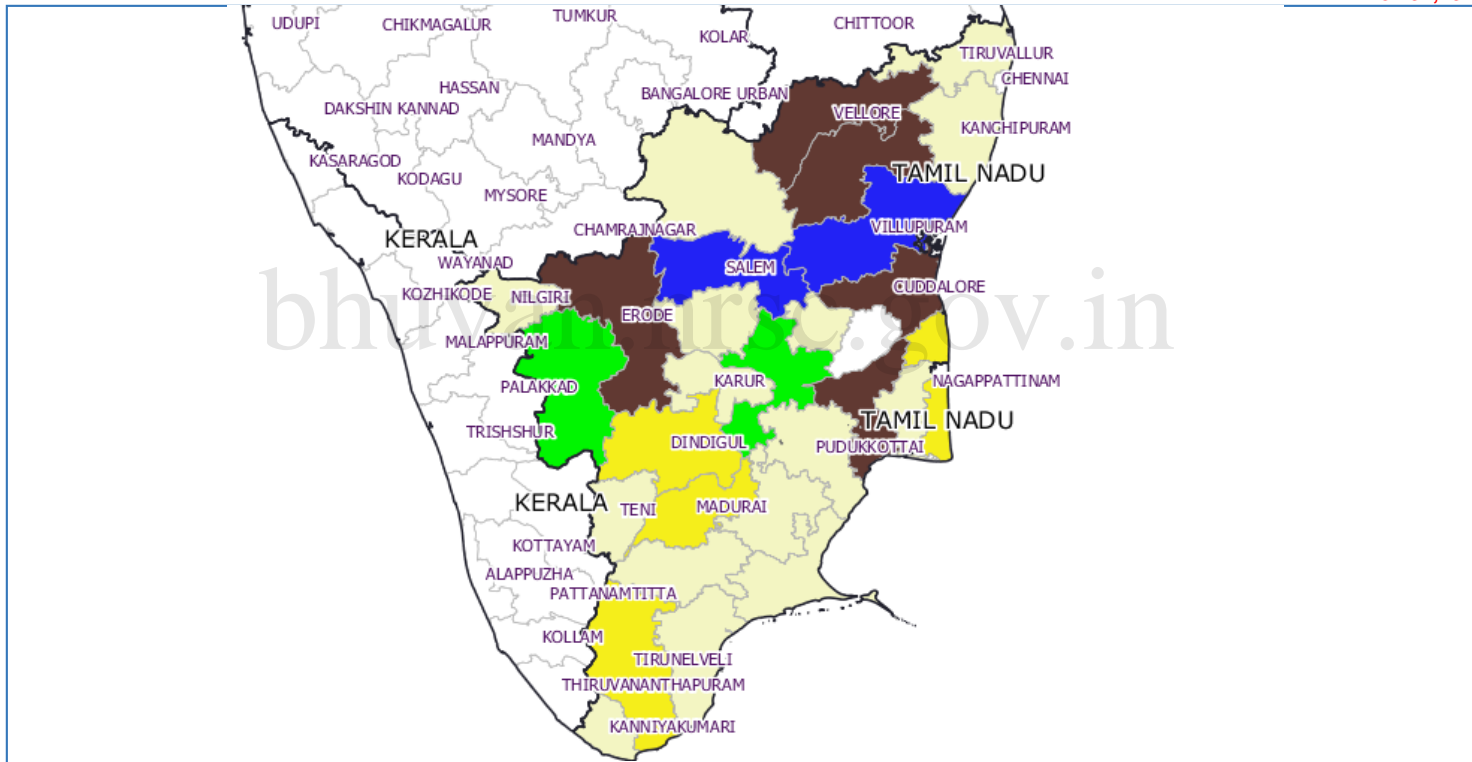

## Fertilizer Consumption in Tamil Nadu (Potash) - 2012

82.37,13.61

Scale 1:3,460,499

Legend	
Range	Color
786 - 5326	
5326 - 9866	
9866 - 14406	
14406 - 18946	
18946 - 23488	

**Description**  
 This Fertilizer Consumption (Potash) Maps in Tamil Nadu contains District wise data in Million Tonns Per Annum for 2012