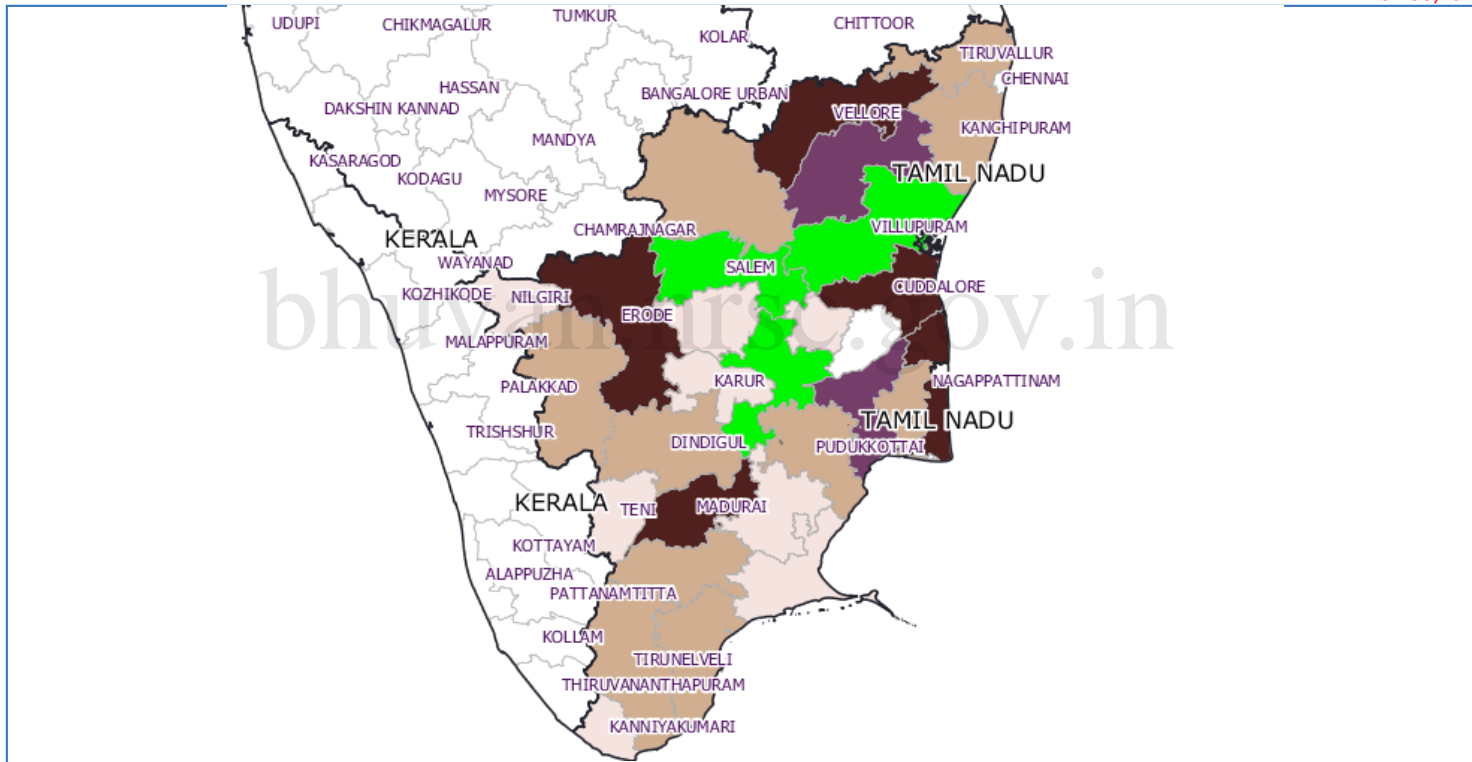

Fertilizer Consumption in Tamil Nadu (Phospate) - 2012

82.30,13.61

Scale 1:3,460,499

Legend	
Range	Color
418 - 4687	
4687 - 8956	
8956 - 13225	
13225 - 17494	
17494 - 21762	

Description

This Fertilizer Consumption (Phospate) in Tamil Nadu Map contains District wise data in Million Tonns Per Annum for the year 2012