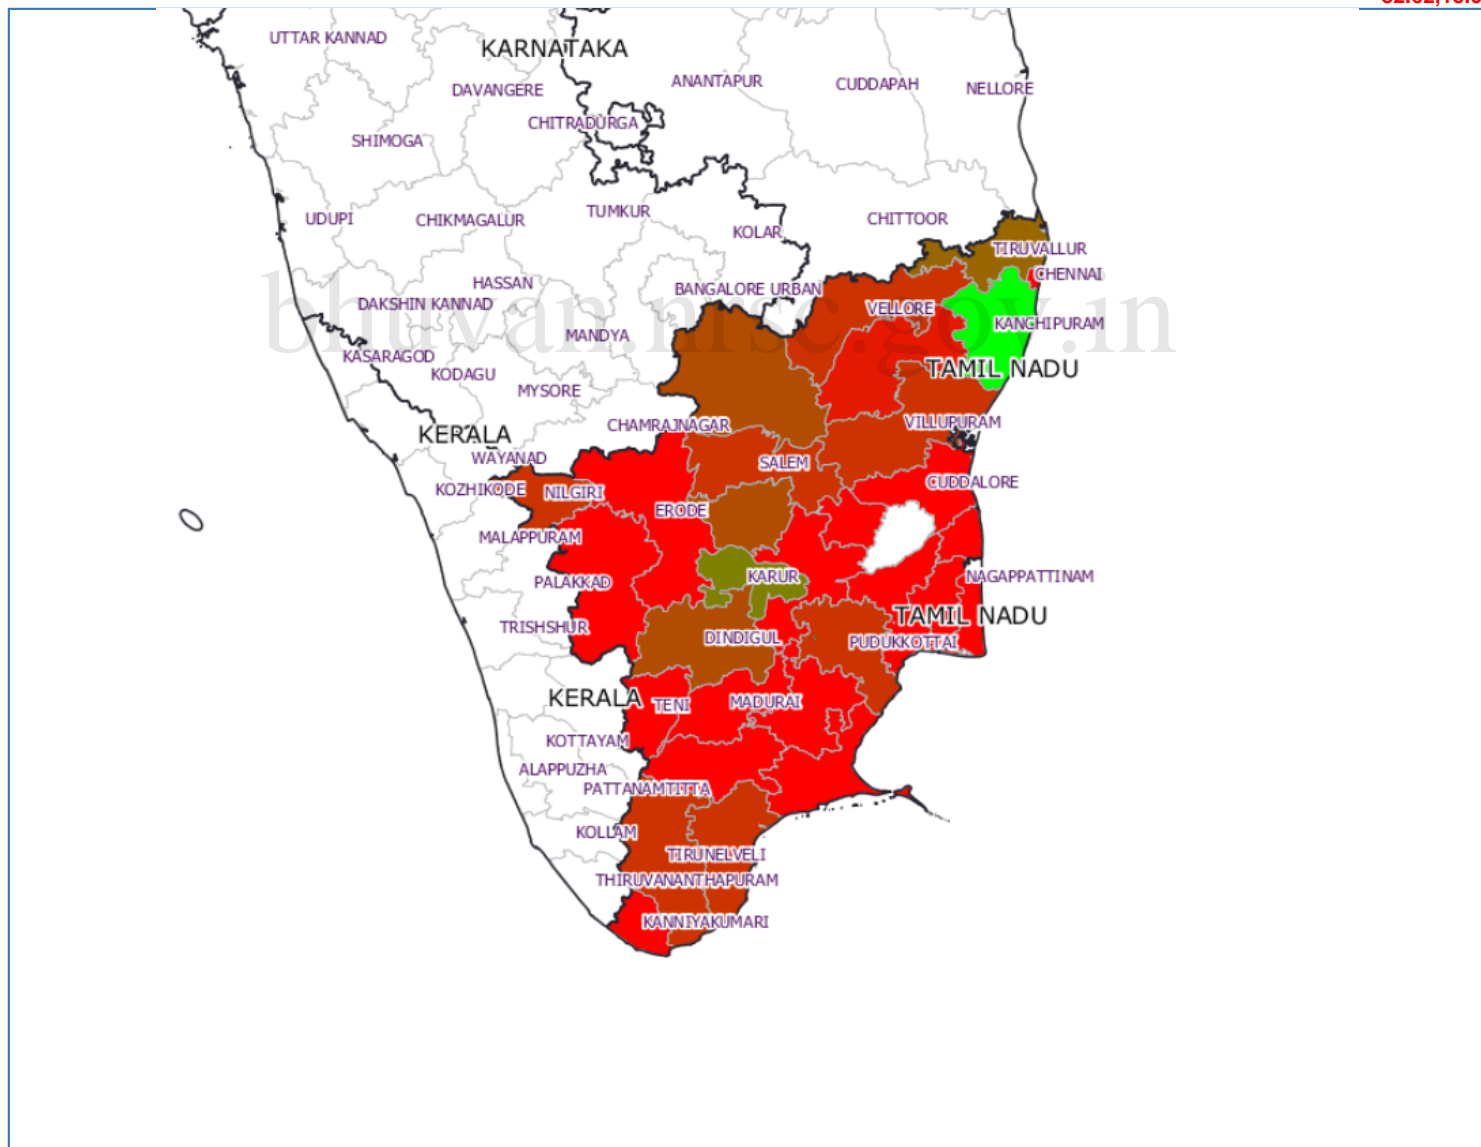

Permanent Pasture and Grazing Land in Tamil Nadu - 2011

82.62,15.02

Scale 1:3,460,499

Legend

Range	Color
0 - 1829	Red
1829 - 3658	Dark Red
3658 - 5487	Brown
5487 - 7316	Light Brown
7316 - 9145	Olive Green
9145 - 10974	Light Green
10974 - 12803	Medium Green
12803 - 14632	Dark Green
14632 - 16461	Light Green
16461 - 18286	Red

Description

SOURCE

<http://bhuvan.nrsc.gov.in/gisviewer>
ENVIS-ISBEID Data, Tamil Nadu

Disclaimer : Outputs generated using this portal are for representation purpose only. By using this portal, user agrees that NRSC will not be liable for any direct or indirect loss arising from the use of the information.